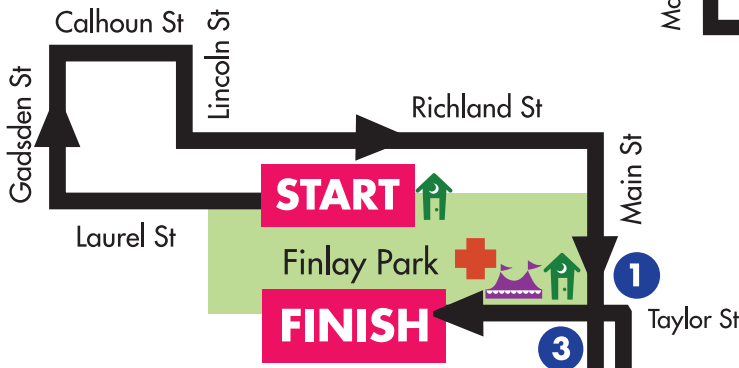

5 Mile Run/Walk Course Map

3.3 Mile Walk Course Map

KEY	
	= Water Stop
	= Mile Marker
	= Awards/Expo
	= Medical Tent
	= Restrooms

Presented By: